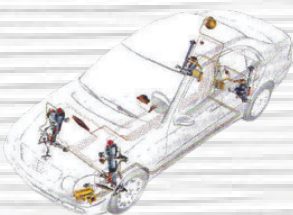

ONE YEAR WARRANTY

(Automobile chassis structure drawing)

No.	Description	REFER OE#	PHOTO	DETAILS INFORMATION	CARTON size CM	G.W/CTN kgs
MERCEDES-BENZ S-CLASS W220 AIRMATIC						
1	Air Suspension Strut Front Left / Right for W220 AIRMATIC	2203202438 2203205113 220320243880 A2203202438 A220320243880 2203202538		Suitable for Mercedes-Benz S-Class W220 AIRMATIC (1998/10-2005/08); Covering vehicles item: 1999-2006 Mercedes-Benz S270 S280 S320 2006 Mercedes-Benz S350 1999Mercedes-Benz S420 1999-2006 Mercedes-Benz S430 1999-2006 Mercedes-Benz S500 1999-2006 Mercedes-Benz S600 2001-2006 S Class S55AMG 2004-2005 S Class S65 AMG	74*21*20	8.5kg
2	Air Suspension Strut Front Left for W220 4MATIC	2203202138 2203201338 220320213880 A2203202138		Suitable for Mercedes-Benz S-Class W220 4MATIC (2002-2005); Covering vehicles item: S350/S350L 4MATIC S430/S430L 4Matic S500/S500L 4 Matic	74*21*20	8.5kg
3	Air Suspension Strut Front Left for W220 4MATIC	2203202238 A2203202238 2203201438 220320143860 220320143880 220320143888 2203202238 220320223860 220320223880 220320223888		Suitable for Mercedes-Benz S-Class W220 4MATIC (2002-2005); Covering vehicles item: S350/S350L 4MATIC S430/S430L 4Matic S500/S500L 4 Matic	74*21*20	9kg
4	Air Suspension Strut Rear Left / Right for W220 AIRMATIC & W220 4MATIC	2203205013 220320201380 2203202338 2203207813 2203207913 A2203205013		Suitable for Mercedes-Benz S-Class W220 AIRMATIC (1998/10-2005/08); Covering Vehicles item: S280 / S280L S320/S320L S350/S350L S400/S600 S430/S430L S500/S500L	103*16*16	9kg
5	Air Suspension Compressor for S-Class W220 AIRMATIC & E-Class W211 & CLS-Class C219 & MAYBACH 57	2203200104 2113200304 2113200104 2193200004 A2203200104 A2113200104		Suitable for Mercedes-Benz S-Class W220 (1998/10-2005/08) E-Class W211 (2002/03-2008/12) CLS-Class C219 (2004-2010) MAYBACH 57(2002-2012)	35*21*17	5kg
6	Block Valve for W220 AIRMATIC	2203200258 MA220320258 A2203200258		Suitable for Mercedes-Benz S-Class W220 (1998/10-2005/08)	20*15*20	1kg