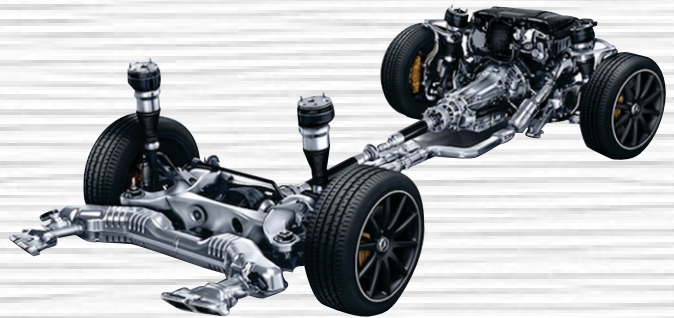

ONE YEAR WARRANTY

(Automobile chassis structure drawing)

No.	Description	REFER OE#	PHOTO	DETAILS INFORMATION	CARTON size CM	G.W/CTN kgs
MERCEDES-BENZ S-CLASS W220 AIRMATIC						
1	Air Suspension Strut Front Left / Right for W220 AIRMATIC	2203202438 2203205113 220320243880 A2203202438 A220320243880 2203202538		Suitable for Mercedes-Benz S-Class W220 AIRMATIC (1998/10-2005/08); Covering vehicles item: 1999-2006 Mercedes-Benz S270 S280 S320 2006 Mercedes-Benz S350 1999Mercedes-Benz S420 1999-2006 Mercedes-Benz S430 1999-2006 Mercedes-Benz S500 1999-2006 Mercedes-Benz S600 2001-2006 S Class S55AMG 2004-2005 S Class S65 AMG	74*21*20	8.5kg
2	Air Suspension Strut Front Left for W220 4MATIC	2203202138 2203201338 220320213880 A2203202138		Suitable for Mercedes-Benz S-Class W220 4MATIC (2002-2005); Covering vehicles item: S350/S350L 4MATIC S430/S430L 4Matic S500/S500L 4 Matic	74*21*20	8.5kg
3	Air Suspension Strut Front Left for W220 4MATIC	2203202238 A2203202238 2203201438 220320143860 220320143880 220320143888 2203202238 220320223860 220320223880 220320223888		Suitable for Mercedes-Benz S-Class W220 4MATIC (2002-2005); Covering vehicles item: S350/S350L 4MATIC S430/S430L 4Matic S500/S500L 4 Matic	74*21*20	9kg
4	Air Suspension Strut Rear Left / Right for W220 AIRMATIC & W220 4MATIC	2203205013 220320201380 2203202338 2203207813 2203207913 A2203205013		Suitable for Mercedes-Benz S-Class W220 AIRMATIC (1998/10-2005/08); Covering Vehicles item: S280 / S280L S320/S320L S350/S350L S400/S600 S430/S430L S500/S500L	103*16*16	9kg
5	Air Suspension Compressor for S-Class W220 AIRMATIC & E-Class W211 & CLS-Class C219 & MAYBACH 57	2203200104 2113200304 2113200104 2193200004 A2203200104 A2113200104		Suitable for Mercedes-Benz S-Class W220 (1998/10-2005/08) E-Class W211 (2002/03-2008/12) CLS-Class C219 (2004-2010) MAYBACH 57(2002-2012)	35*21*17	5kg
6	Block Valve for W220 AIRMATIC	2203200258 MA220320258 A2203200258		Suitable for Mercedes-Benz S-Class W220 (1998/10-2005/08)	20*15*20	1kg