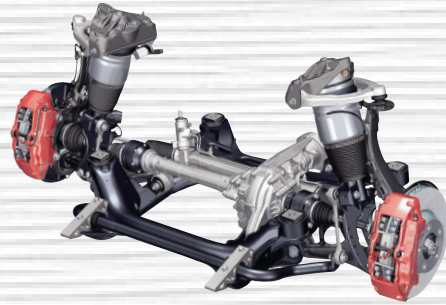

ONE YEAR WARRANTY

(Automobile chassis structure drawing)

No.	Description	REFER OE#	PHOTO	DETAILS INFORMATION	CARTON size CM	G.W/CTN kgs
MERCEDES-BENZ S-CLASS W220 AIRMATIC						
1	Air Suspension Strut Front Left / Right for W220 AIRMATIC	2203202438 2203205113 220320243880 A2203202438 A220320243880 2203202538		Suitable for Mercedes-Benz S-Class W220 AIRMATIC (1998/10-2005/08); Covering vehicles item: 1999-2006 Mercedes-Benz S270 S280 S320 2006 Mercedes-Benz S350 1999Mercedes-Benz S420 1999-2006 Mercedes-Benz S430 1999-2006 Mercedes-Benz S500 1999-2006 Mercedes-Benz S600 2001-2006 S Class S55AMG 2004-2005 S Class S65 AMG	74*21*20	8.5kg
2	Air Suspension Strut Front Left for W220 4MATIC	2203202138 2203201338 220320213880 A2203202138		Suitable for Mercedes-Benz S-Class W220 4MATIC (2002-2005); Covering vehicles item: S350/S350L 4MATIC S430/S430L 4Matic S500/S500L 4 Matic	74*21*20	8.5kg
3	Air Suspension Strut Front Left for W220 4MATIC	2203202238 A2203202238 2203201438 220320143860 220320143880 220320143888 2203202238 220320223860 220320223880 220320223888		Suitable for Mercedes-Benz S-Class W220 4MATIC (2002-2005); Covering vehicles item: S350/S350L 4MATIC S430/S430L 4Matic S500/S500L 4 Matic	74*21*20	9kg
4	Air Suspension Strut Rear Left / Right for W220 AIRMATIC & W220 4MATIC	2203205013 220320201380 2203202338 2203207813 2203207913 A2203205013		Suitable for Mercedes-Benz S-Class W220 AIRMATIC (1998/10-2005/08); Covering Vehicles item: S280 / S280L S320/S320L S350/S350L S400/S600 S430/S430L S500/S500L	103*16*16	9kg
5	Air Suspension Compressor for S-Class W220 AIRMATIC & E-Class W211 & CLS-Class C219 & MAYBACH 57	2203200104 2113200304 2113200104 2193200004 A2203200104 A2113200104		Suitable for Mercedes-Benz S-Class W220 (1998/10-2005/08) E-Class W211 (2002/03-2008/12) CLS-Class C219 (2004-2010) MAYBACH 57(2002-2012)	35*21*17	5kg
6	Block Valve for W220 AIRMATIC	2203200258 MA220320258 A2203200258		Suitable for Mercedes-Benz S-Class W220 (1998/10-2005/08)	20*15*20	1kg