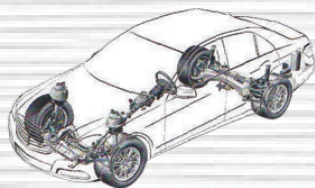

ONE YEAR WARRANTY

(Automobile chassis structure drawing)

No.	Description	REFER OE#	PHOTO	DETAILS INFORMATION	CARTON size CM	G.W/CTN kgs
MERCEDES-BENZ S-CLASS W220 AIRMATIC						
1	Air Suspension Strut Front Left / Right for W220 AIRMATIC	2203202438 2203205113 220320243880 A2203202438 A220320243880 2203202538		Suitable for Mercedes-Benz S-Class W220 AIRMATIC (1998/10-2005/08); Covering vehicles item: 1999-2006 Mercedes-Benz S270 S280 S320 2006 Mercedes-Benz S350 1999Mercedes-Benz S420 1999-2006 Mercedes-Benz S430 1999-2006 Mercedes-Benz S500 1999-2006 Mercedes-Benz S600 2001-2006 S Class S55AMG 2004-2005 S Class S65 AMG	74*21*20	8.5kg
2	Air Suspension Strut Front Left for W220 4MATIC	2203202138 2203201338 220320213880 A2203202138		Suitable for Mercedes-Benz S-Class W220 4MATIC (2002-2005); Covering vehicles item: S350/S350L 4MATIC S430/S430L 4Matic S500/S500L 4 Matic	74*21*20	8.5kg
3	Air Suspension Strut Front Left for W220 4MATIC	2203202238 A2203202238 2203201438 220320143860 220320143880 220320143888 2203202238 220320223860 220320223880 220320223888		Suitable for Mercedes-Benz S-Class W220 4MATIC (2002-2005); Covering vehicles item: S350/S350L 4MATIC S430/S430L 4Matic S500/S500L 4 Matic	74*21*20	9kg
4	Air Suspension Strut Rear Left / Right for W220 AIRMATIC & W220 4MATIC	2203205013 220320201380 2203202338 2203207813 2203207913 A2203205013		Suitable for Mercedes-Benz S-Class W220 AIRMATIC (1998/10-2005/08); Covering Vehicles item: S280 / S280L S320/S320L S350/S350L S400/S600 S430/S430L S500/S500L	103*16*16	9kg
5	Air Suspension Compressor for S-Class W220 AIRMATIC & E-Class W211 & CLS-Class C219 & MAYBACH 57	2203200104 2113200304 2113200104 2193200004 A2203200104 A2113200104		Suitable for Mercedes-Benz S-Class W220 (1998/10-2005/08) E-Class W211 (2002/03-2008/12) CLS-Class C219 (2004-2010) MAYBACH 57(2002-2012)	35*21*17	5kg
6	Block Valve for W220 AIRMATIC	2203200258 MA220320258 A2203200258		Suitable for Mercedes-Benz S-Class W220 (1998/10-2005/08)	20*15*20	1kg