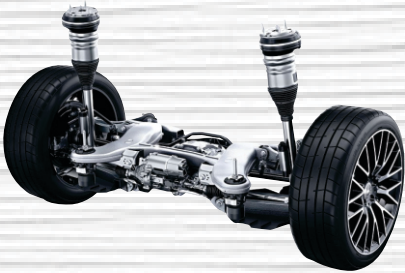

ONE YEAR WARRANTY

(Automobile chassis structure drawing)

No.	Description	REFER OE#	PHOTO	DETAILS INFORMATION	CARTON size CM	G.W/CTN kgs
MERCEDES-BENZ S-CLASS W220 AIRMATIC						
1	Air Suspension Strut Front Left / Right for W220 AIRMATIC	2203202438 2203205113 220320243880 A2203202438 A220320243880 2203202538		Suitable for Mercedes-Benz S-Class W220 AIRMATIC (1998/10-2005/08); Covering vehicles item: 1999-2006 Mercedes-Benz S270 S280 S320 2006 Mercedes-Benz S350 1999Mercedes-Benz S420 1999-2006 Mercedes-Benz S430 1999-2006 Mercedes-Benz S500 1999-2006 Mercedes-Benz S600 2001-2006 S Class S55AMG 2004-2005 S Class S65 AMG	74*21*20	8.5kg
2	Air Suspension Strut Front Left for W220 4MATIC	2203202138 2203201338 220320213880 A2203202138		Suitable for Mercedes-Benz S-Class W220 4MATIC (2002-2005); Covering vehicles item: S350/S350L 4MATIC S430/S430L 4Matic S500/S500L 4 Matic	74*21*20	8.5kg
3	Air Suspension Strut Front Left for W220 4MATIC	2203202238 A2203202238 2203201438 220320143860 220320143880 220320143888 2203202238 220320223860 220320223880 220320223888		Suitable for Mercedes-Benz S-Class W220 4MATIC (2002-2005); Covering vehicles item: S350/S350L 4MATIC S430/S430L 4Matic S500/S500L 4 Matic	74*21*20	9kg
4	Air Suspension Strut Rear Left / Right for W220 AIRMATIC & W220 4MATIC	2203205013 220320201380 2203202338 2203207813 2203207913 A2203205013		Suitable for Mercedes-Benz S-Class W220 AIRMATIC (1998/10-2005/08); Covering Vehicles item: S280 / S280L S320/S320L S350/S350L S400/S600 S430/S430L S500/S500L	103*16*16	9kg
5	Air Suspension Compressor for S-Class W220 AIRMATIC & E-Class W211 & CLS-Class C219 & MAYBACH 57	2203200104 2113200304 2113200104 2193200004 A2203200104 A2113200104		Suitable for Mercedes-Benz S-Class W220 (1998/10-2005/08) E-Class W211 (2002/03-2008/12) CLS-Class C219 (2004-2010) MAYBACH 57(2002-2012)	35*21*17	5kg
6	Block Valve for W220 AIRMATIC	2203200258 MA220320258 A2203200258		Suitable for Mercedes-Benz S-Class W220 (1998/10-2005/08)	20*15*20	1kg