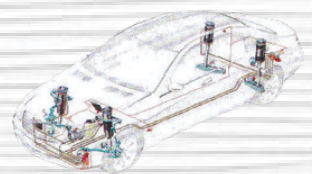

ONE YEAR WARRANTY

(Automobile chassis structure drawing)

No.	Description	REFER OE#	PHOTO	DETAILS INFORMATION	CARTON size CM	G.W/CTN kgs
MERCEDES-BENZ S-CLASS W220 AIRMATIC						
1	Air Suspension Strut Front Left / Right for W220 AIRMATIC	2203202438 2203205113 220320243880 A2203202438 A220320243880 2203202538		Suitable for Mercedes-Benz S-Class W220 AIRMATIC (1998/10-2005/08); Covering vehicles item: 1999-2006 Mercedes-Benz S270 S280 S320 2006 Mercedes-Benz S350 1999Mercedes-Benz S420 1999-2006 Mercedes-Benz S430 1999-2006 Mercedes-Benz S500 1999-2006 Mercedes-Benz S600 2001-2006 S Class S55AMG 2004-2005 S Class S65 AMG	74*21*20	8.5kg
2	Air Suspension Strut Front Left for W220 4MATIC	2203202138 2203201338 220320213880 A2203202138		Suitable for Mercedes-Benz S-Class W220 4MATIC (2002-2005); Covering vehicles item: S350/S350L 4MATIC S430/S430L 4Matic S500/S500L 4 Matic	74*21*20	8.5kg
3	Air Suspension Strut Front Left for W220 4MATIC	2203202238 A2203202238 2203201438 220320143860 220320143880 220320143888 2203202238 220320223860 220320223880 220320223888		Suitable for Mercedes-Benz S-Class W220 4MATIC (2002-2005); Covering vehicles item: S350/S350L 4MATIC S430/S430L 4Matic S500/S500L 4 Matic	74*21*20	9kg
4	Air Suspension Strut Rear Left / Right for W220 AIRMATIC & W220 4MATIC	2203205013 220320201380 2203202338 2203207813 2203207913 A2203205013		Suitable for Mercedes-Benz S-Class W220 AIRMATIC (1998/10-2005/08); Covering Vehicles item: S280 / S280L S320/S320L S350/S350L S400/S600 S430/S430L S500/S500L	103*16*16	9kg
5	Air Suspension Compressor for S-Class W220 AIRMATIC & E-Class W211 & CLS-Class C219 & MAYBACH 57	2203200104 2113200304 2113200104 2193200004 A2203200104 A2113200104		Suitable for Mercedes-Benz S-Class W220 (1998/10-2005/08) E-Class W211 (2002/03-2008/12) CLS-Class C219 (2004-2010) MAYBACH 57(2002-2012)	35*21*17	5kg
6	Block Valve for W220 AIRMATIC	2203200258 MA220320258 A2203200258		Suitable for Mercedes-Benz S-Class W220 (1998/10-2005/08)	20*15*20	1kg