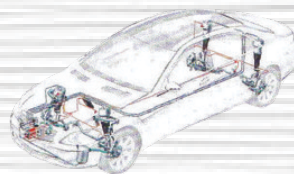

ONE YEAR WARRANTY

(Automobile chassis structure drawing)

No.	Description	REFER OE#	PHOTO	DETAILS INFORMATION	CARTON size CM	G.W/CTN kgs
MERCEDES-BENZ S-CLASS W220 AIRMATIC						
1	Air Suspension Strut Front Left / Right for W220 AIRMATIC	2203202438 2203205113 220320243880 A2203202438 A220320243880 2203202538		Suitable for Mercedes-Benz S-Class W220 AIRMATIC (1998/10-2005/08); Covering vehicles item: 1999-2006 Mercedes-Benz S270 S280 S320 2006 Mercedes-Benz S350 1999Mercedes-Benz S420 1999-2006 Mercedes-Benz S430 1999-2006 Mercedes-Benz S500 1999-2006 Mercedes-Benz S600 2001-2006 S Class S55AMG 2004-2005 S Class S65 AMG	74*21*20	8.5kg
2	Air Suspension Strut Front Left for W220 4MATIC	2203202138 2203201338 220320213880 A2203202138		Suitable for Mercedes-Benz S-Class W220 4MATIC (2002-2005); Covering vehicles item: S350/S350L 4MATIC S430/S430L 4Matic S500/S500L 4 Matic	74*21*20	8.5kg
3	Air Suspension Strut Front Left for W220 4MATIC	2203202238 A2203202238 2203201438 220320143860 220320143880 220320143888 2203202238 220320223860 220320223880 220320223888		Suitable for Mercedes-Benz S-Class W220 4MATIC (2002-2005); Covering vehicles item: S350/S350L 4MATIC S430/S430L 4Matic S500/S500L 4 Matic	74*21*20	9kg
4	Air Suspension Strut Rear Left / Right for W220 AIRMATIC & W220 4MATIC	2203205013 220320201380 2203202338 2203207813 2203207913 A2203205013		Suitable for Mercedes-Benz S-Class W220 AIRMATIC (1998/10-2005/08); Covering Vehicles item: S280 / S280L S320/S320L S350/S350L S400/S600 S430/S430L S500/S500L	103*16*16	9kg
5	Air Suspension Compressor for S-Class W220 AIRMATIC & E-Class W211 & CLS-Class C219 & MAYBACH 57	2203200104 2113200304 2113200104 2193200004 A2203200104 A2113200104		Suitable for Mercedes-Benz S-Class W220 (1998/10-2005/08) E-Class W211 (2002/03-2008/12) CLS-Class C219 (2004-2010) MAYBACH 57(2002-2012)	35*21*17	5kg
6	Block Valve for W220 AIRMATIC	2203200258 MA220320258 A2203200258		Suitable for Mercedes-Benz S-Class W220 (1998/10-2005/08)	20*15*20	1kg