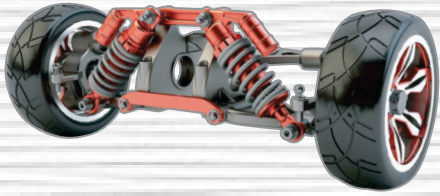

ONE YEAR WARRANTY

(Automobile chassis structure drawing)

No.	Description	REFER OE#	PHOTO	DETAILS INFORMATION	CARTON size CM	G.W/CTN kgs
MERCEDES-BENZ S-CLASS W220 AIRMATIC						
1	Air Suspension Strut Front Left / Right for W220 AIRMATIC	2203202438 2203205113 220320243880 A2203202438 A220320243880 2203202538		Suitable for Mercedes-Benz S-Class W220 AIRMATIC (1998/10-2005/08); Covering vehicles item: 1999-2006 Mercedes-Benz S270 S280 S320 2006 Mercedes-Benz S350 1999Mercedes-Benz S420 1999-2006 Mercedes-Benz S430 1999-2006 Mercedes-Benz S500 1999-2006 Mercedes-Benz S600 2001-2006 S Class S55AMG 2004-2005 S Class S65 AMG	74*21*20	8.5kg
2	Air Suspension Strut Front Left for W220 4MATIC	2203202138 2203201338 220320213880 A2203202138		Suitable for Mercedes-Benz S-Class W220 4MATIC (2002-2005); Covering vehicles item: S350/S350L 4MATIC S430/S430L 4Matic S500/S500L 4 Matic	74*21*20	8.5kg
3	Air Suspension Strut Front Left for W220 4MATIC	2203202238 A2203202238 2203201438 220320143860 220320143880 220320143888 2203202238 220320223860 220320223880 220320223888		Suitable for Mercedes-Benz S-Class W220 4MATIC (2002-2005); Covering vehicles item: S350/S350L 4MATIC S430/S430L 4Matic S500/S500L 4 Matic	74*21*20	9kg
4	Air Suspension Strut Rear Left / Right for W220 AIRMATIC & W220 4MATIC	2203205013 220320201380 2203202338 2203207813 2203207913 A2203205013		Suitable for Mercedes-Benz S-Class W220 AIRMATIC (1998/10-2005/08); Covering Vehicles item: S280 / S280L S320/S320L S350/S350L S400/S600 S430/S430L S500/S500L	103*16*16	9kg
5	Air Suspension Compressor for S-Class W220 AIRMATIC & E-Class W211 & CLS-Class C219 & MAYBACH 57	2203200104 2113200304 2113200104 2193200004 A2203200104 A2113200104		Suitable for Mercedes-Benz S-Class W220 (1998/10-2005/08) E-Class W211 (2002/03-2008/12) CLS-Class C219 (2004-2010) MAYBACH 57(2002-2012)	35*21*17	5kg
6	Block Valve for W220 AIRMATIC	2203200258 MA220320258 A2203200258		Suitable for Mercedes-Benz S-Class W220 (1998/10-2005/08)	20*15*20	1kg